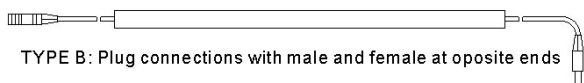

Advantages:

1. High-quality high-brightness LED
2. Chromium plating, PC tube, Beautiful beautiful
3. Waterproof design, waterproof grade IP67
4. 5.5x2.1mm DC plug wire, easy to install
5. B type is set to head and tail of male and female DC cable can be extended docking LED Lamp

Scope of application:

Home decorative lighting, fish tank aquarium lighting, cabinets, showcase, Showcase lighting decoration.
Home wash wall lamp, plant growth lights (red and blue color tube).

TYPE A: Plug connections with male at one ends

TYPE B: Plug connections with male and female at oposite ends

TYPE A: Input wire at one ends

TYPE B: Connections - wire at both ends

Mechanical Specifications:

LED lamp length :15cm, 30cm, 52cm
Diameter: Ø15mm
Operating Temperature: -20°C~50°C
IP Grade: IP67